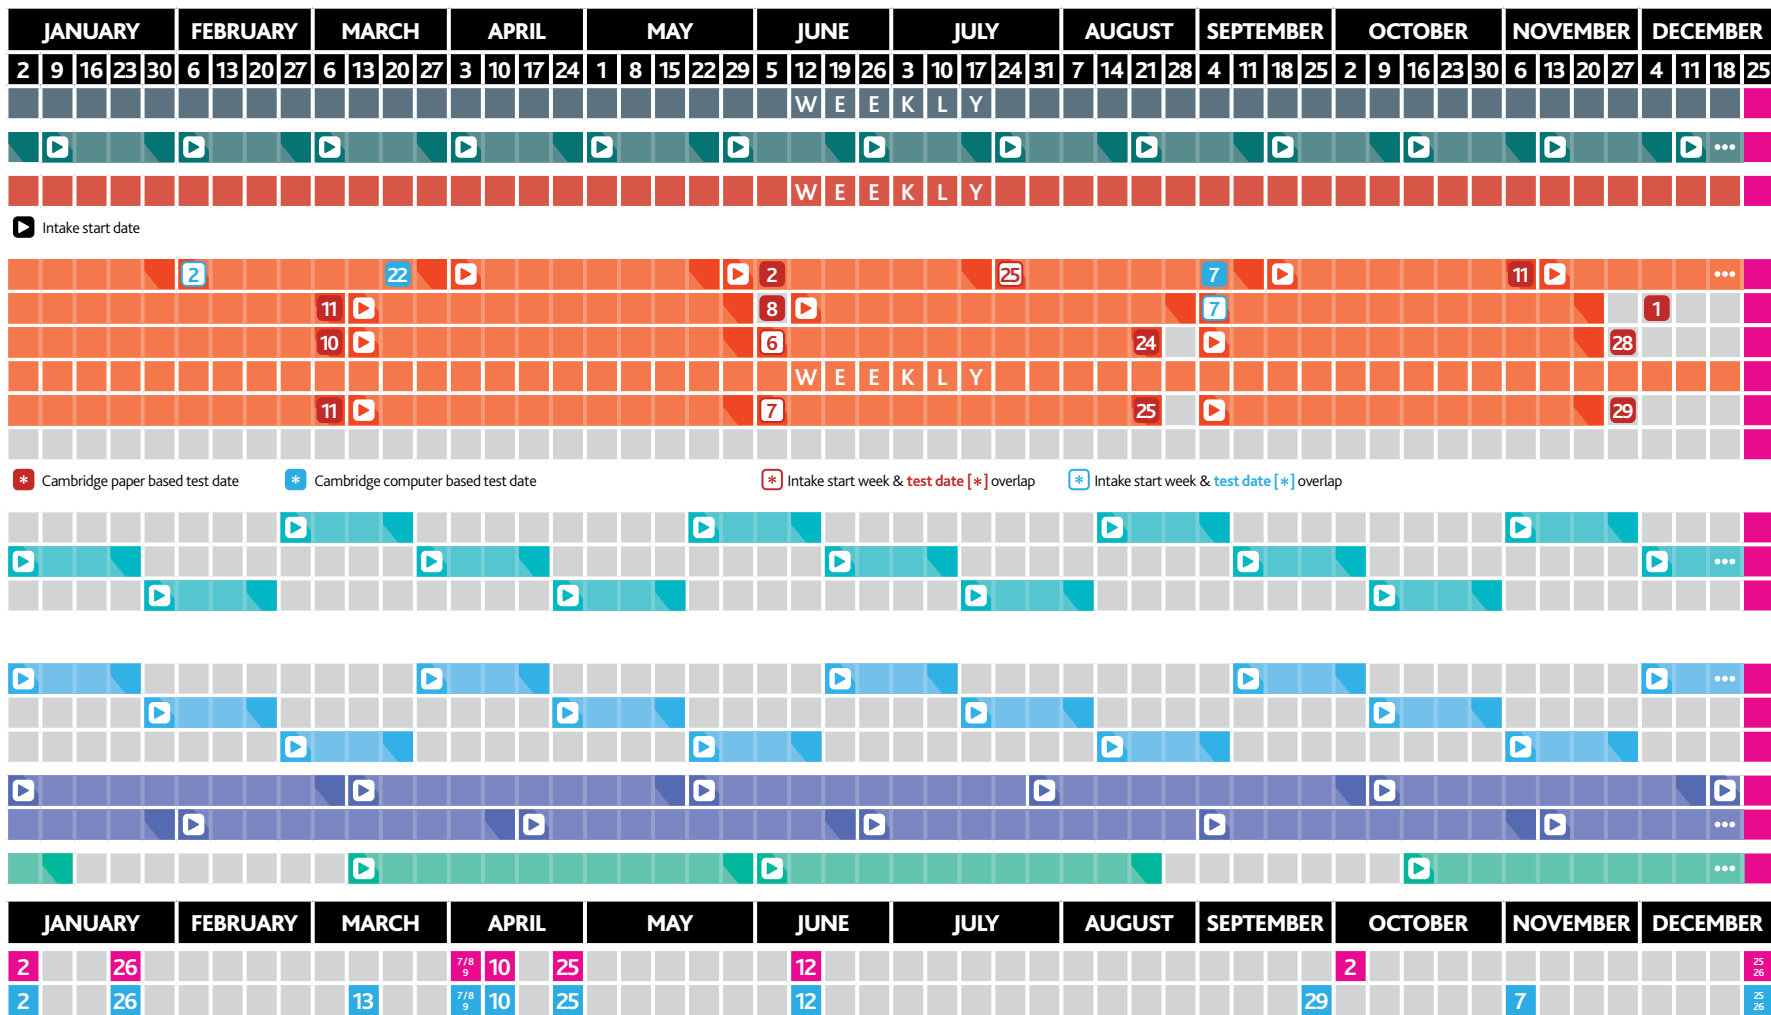

2023 | ENGLISH COURSES